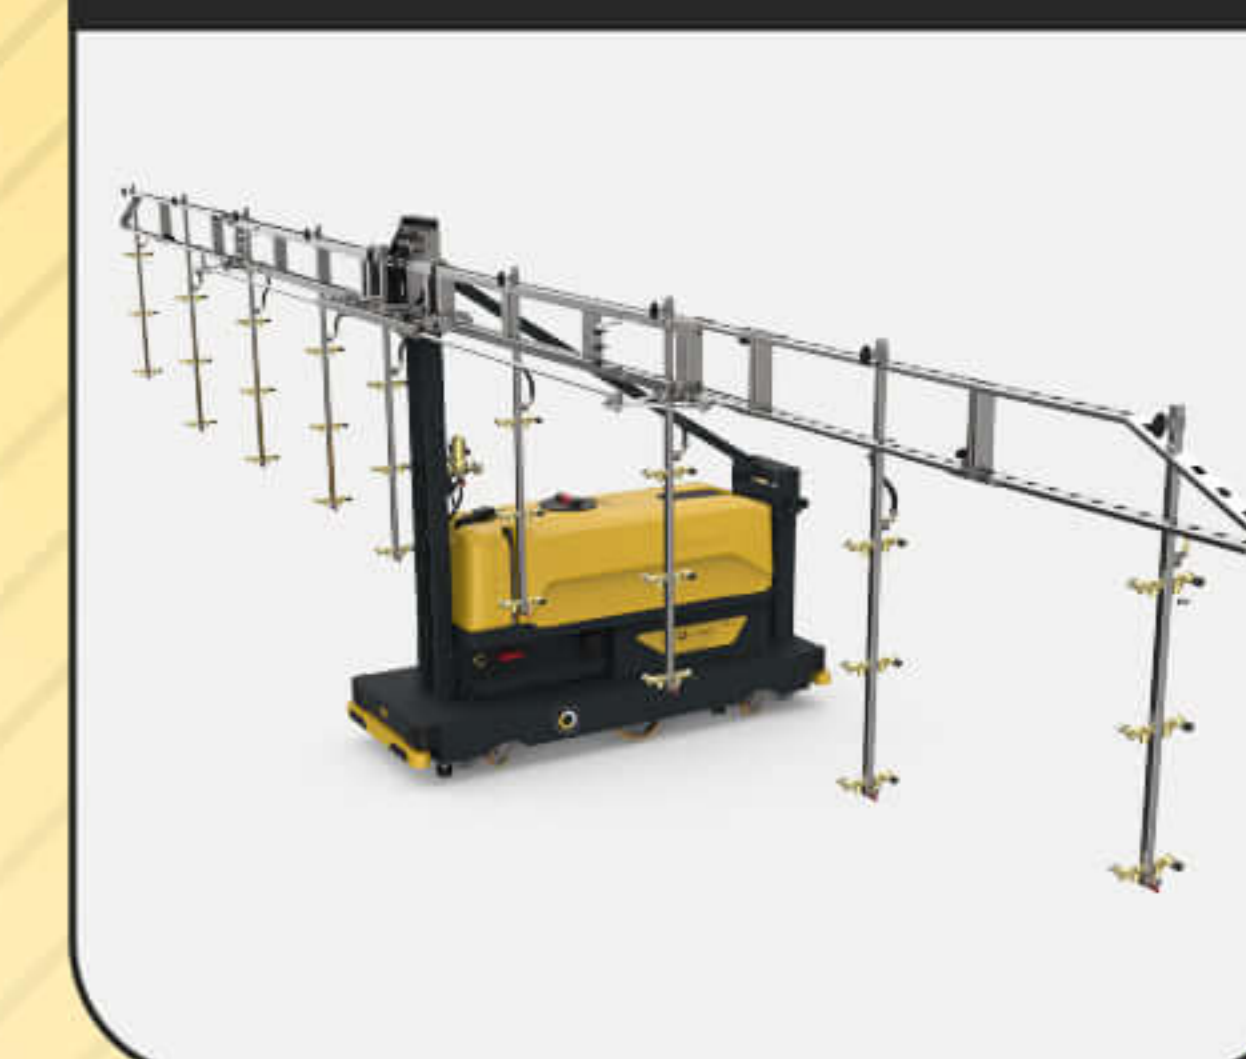

Hinnenboomstraat 1 bus 2
2320 Hoogstraten
Belgium

T: +32 (0)3-314 18 01
F: +32 (0)3-314 18 02
E: info@bogaertsgl.com
W: www.bogaertsgl.com

300l tank

easy control

foldable spray boom

pump

spraying nozzle

**range up to
11 metres**

ii-Jet TAH 343

Length	2126 mm
width	658 - 1358 mm
Height	1066 mm (without sprayboom)
Weight	730 kg
Tank volume	300 l
Pump	30 l/min - 16 bar
Batteries	400 Ah- 12 x 2V

This information is not binding. Visual and technical specifications can change due to innovation.