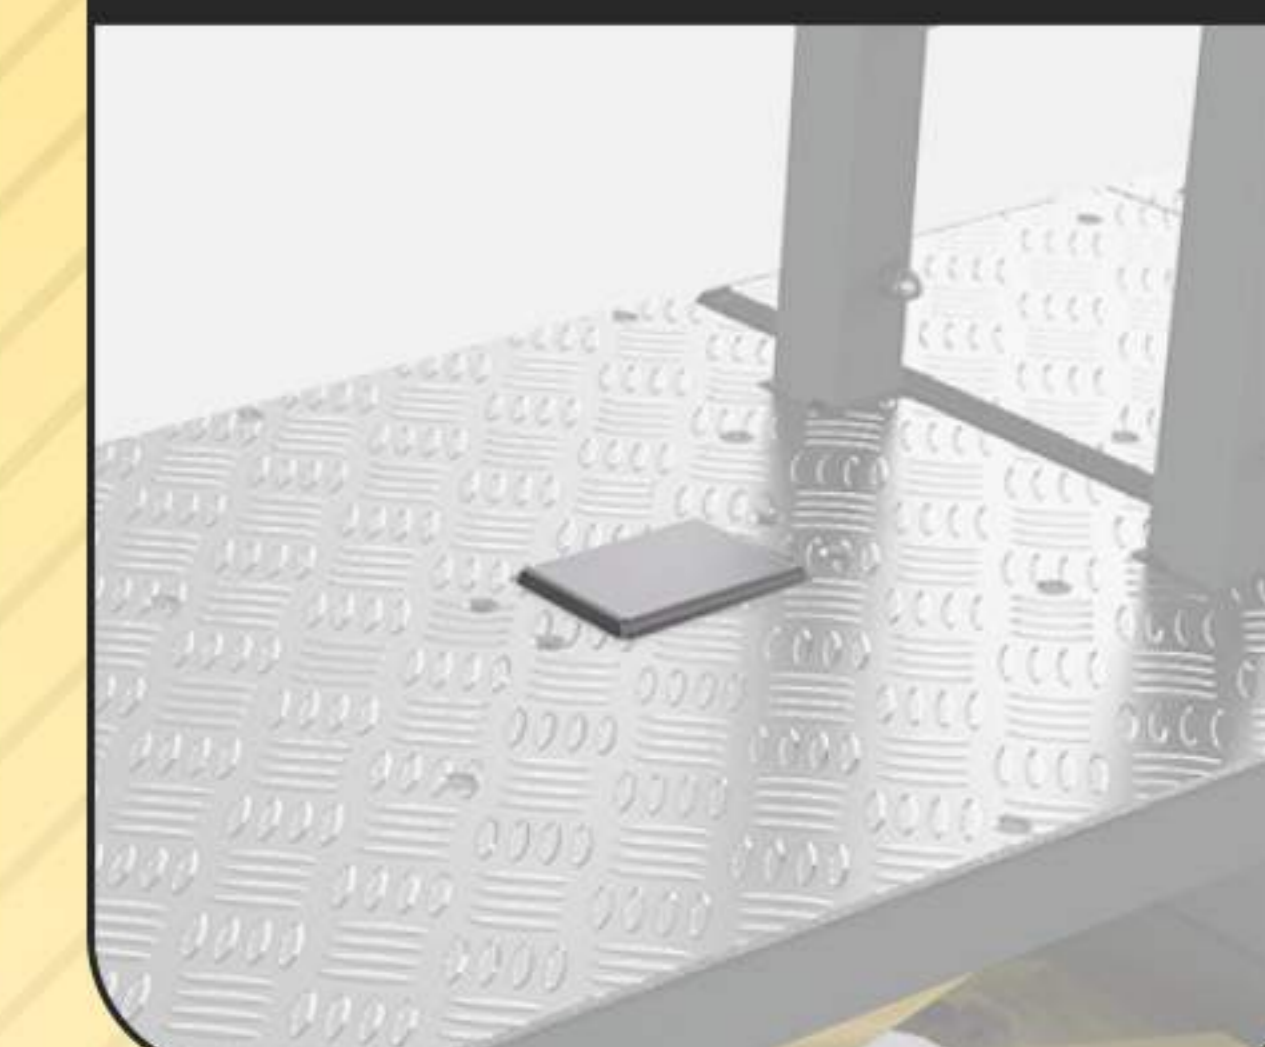

EASii-Rose

Hinnenboomstraat 1 bus 2
2320 Hoogstraten
Belgium

T: +32 (0)3-314 18 01
F: +32 (0)3-314 18 02
E: info@bogaertsgl.com
W: www.bogaertsgl.com

**adjustable
platform**

toolbox

**self-centering
swivel casters**

**adjustable containers
on both sides**

easy control

**foot pedal
integrated in platform**

Length
Platform dimensions
Min. platform height
Max. platform height
Weight

2093 mm
820 x 470 mm
166 mm
610 mm
188 kg